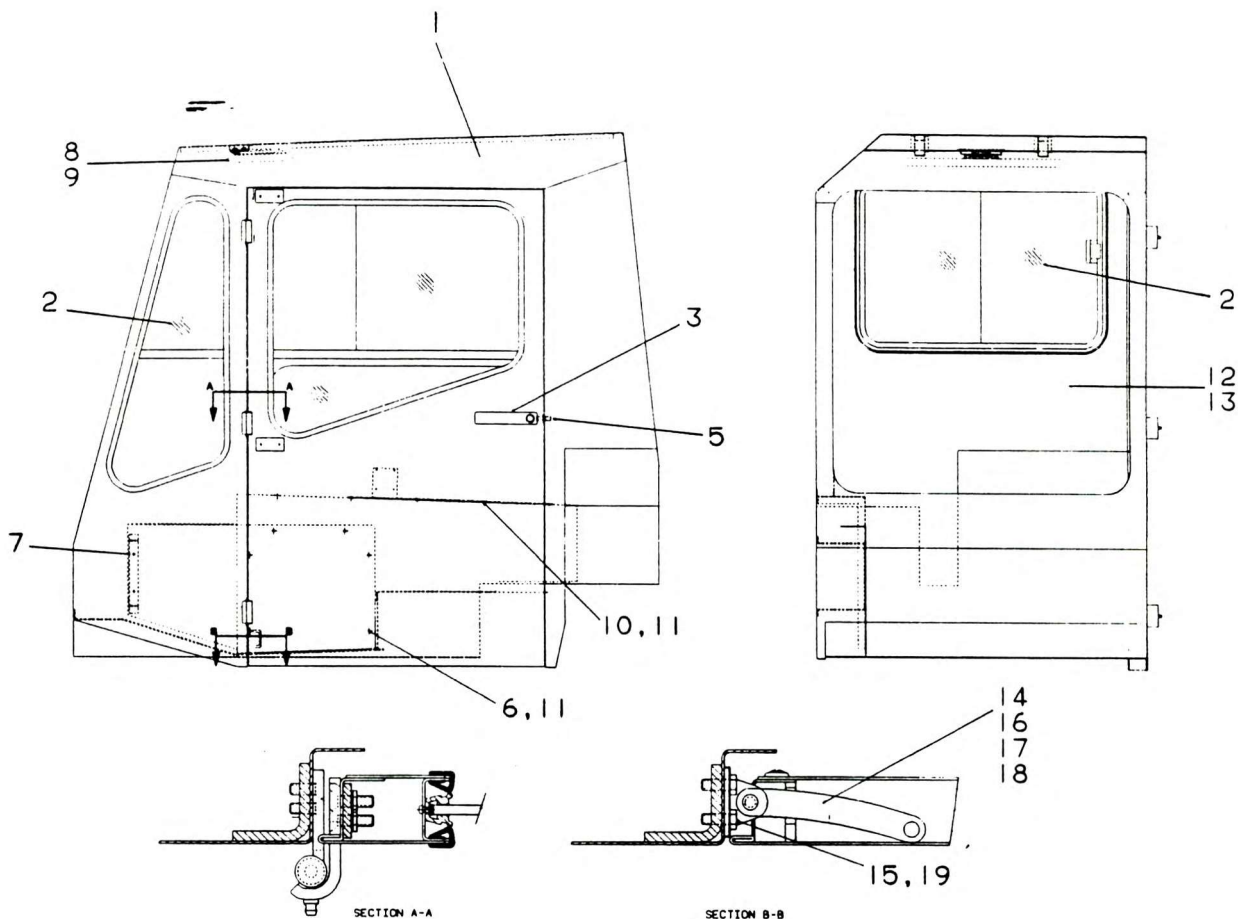

CAB SUB ASSEMBLY CHASSIS

NO.	PART NO.	QTY.	DESCRIPTION	NO.	PART NO.	QTY.	DESCRIPTION
1 +	6-258-990267	1	Chassis Cab Assy	14	6-184-991786	1	Bracket - Door Retainer
2 +	6-498-990013	1	Glass Assy Chassis Cab	15	6-705-994458	2	Plate - Door Retainer Bracket
3 +	6-392-990228	1	Door Assy Chassis Cab	16	7-690-151400	1	Clevis Pin 5/16" x 7/8" Long
5	7-099-990169	1	Locking Bolt	17	7-950-150151	2	Washer 5/16"
6	6-705-996741	1	Plate - Duct Cover RH	18	7072034	1	Split Pin 2 x 20 Long
7	7058101	2	Screw Self Tap No. 8 1/2" Long	19	7045103	4	Screw M6 x 25 Long
8	7-942-990005	1	Sun Visor	+ See further breakdown in this group			
9	7045004	3	Scrwe M5 x 20 Long				
10	6-966-990342	1	Gearshift Handbrake Mounting				
11	7-786-990063	14	Scrwe M6 x 20				
13+	6-001-990088	1	Trim Assy				

6-245-990266
Issue No. 02